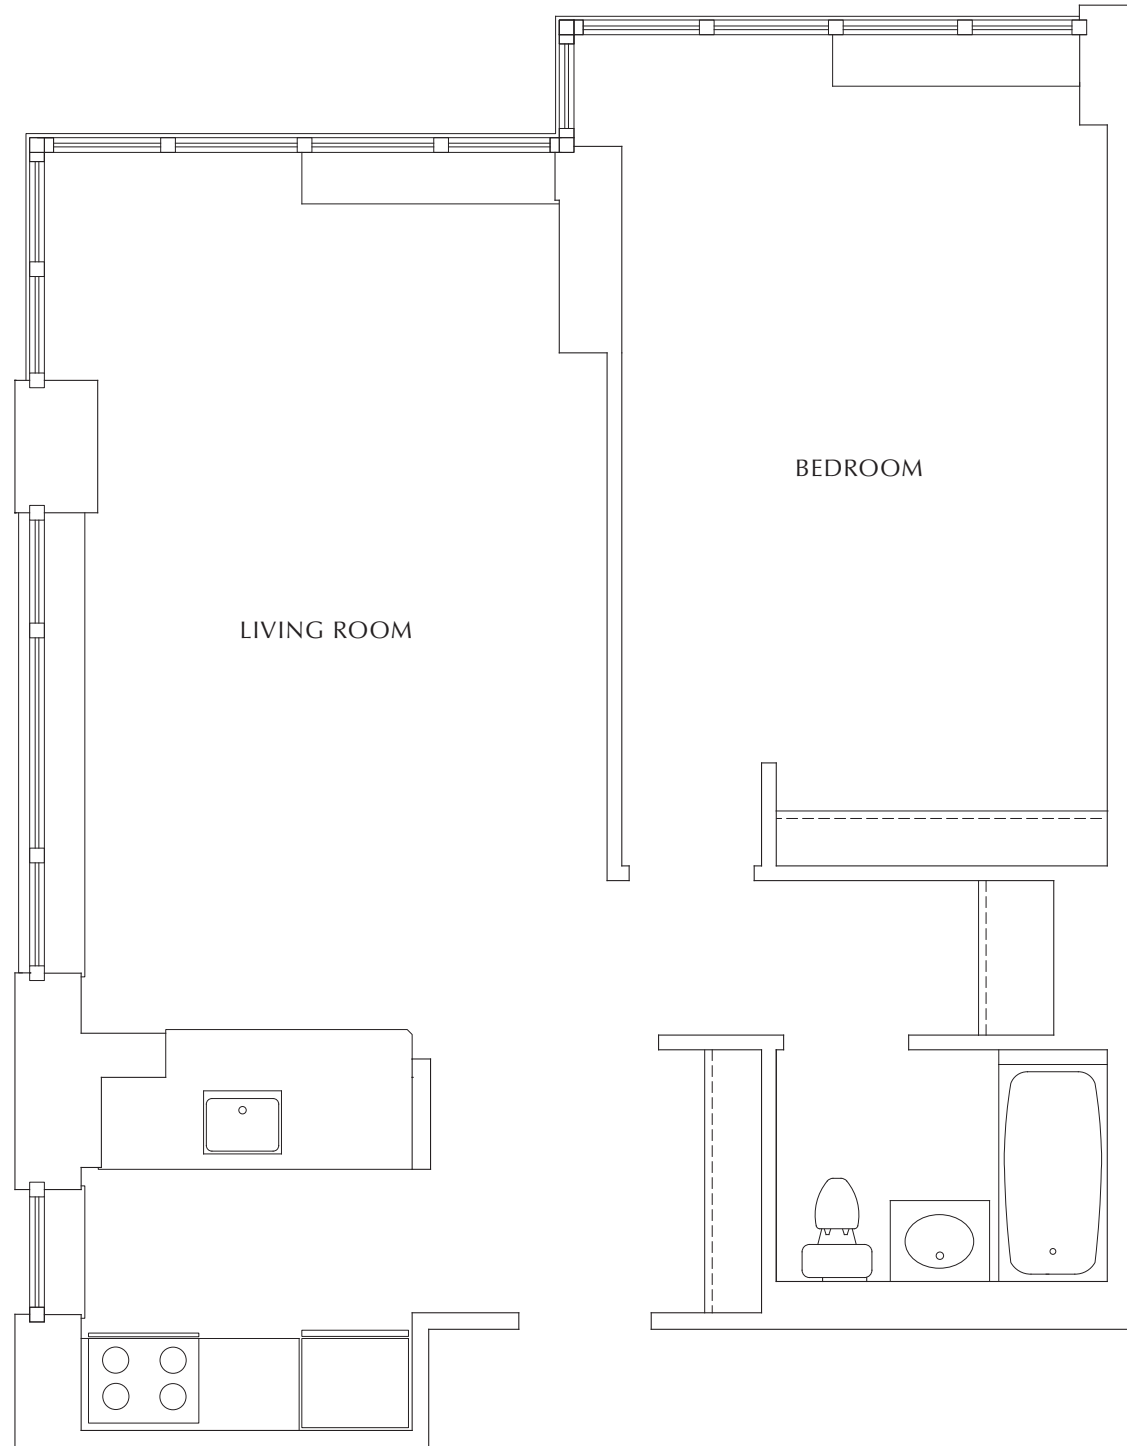

ATLAS NEW YORK

ONE BEDROOM/
ONE BATH

RESIDENCE D FLOORS 06 - 15
RESIDENCE D FLOORS 17 - 22

RESIDENCE D

Leasing Office
66 West 38th Street, New York, NY 10018
Tel 212.402.5300 Email AtlasNY@LivingGotham.com
LivingGotham.com

 All dimensions are approximate and subject to normal construction variances and tolerances.